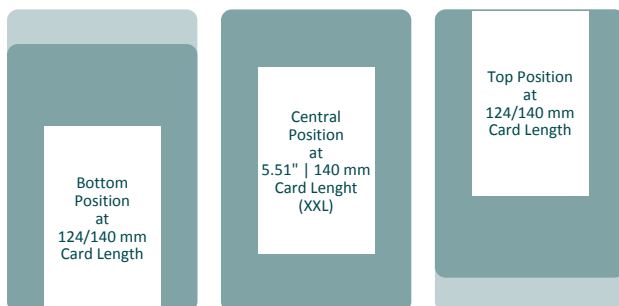

www.pe2m.com

Qualica-RD Grande

Technical Specifications

Enhanced FINE™ Imaging Technology | Reduced Printing Noise Easy to Handle Cartridge | Ethernet, WiFi (Option)

- Print Type: Dye-Sublimation
- Resolution: 300dpi (Color & Mono), 600 & 1200dpi (Mono only)
- Card Size & Thickness: 88 x 140 x 0,76 mm or 88 x 124 x 0,76 mm
- Card Material: PVC, RecyclePass
- Monochrome Speed: 5 sec./card (720 cards/hour)
- YMCKO Speed: Max. 17 sec./card (212 cards/hour)
- Display & Control Panel: 2 Line LCD / 2 LED Buttons
- Supported Platforms: Microsoft Windows 7/8/10/12, Mac OS, Linux
- Communication : USB / Ethernet, WiFi (Option)
- Power Supply: DC 24V
- Dimensions: 199 mm x 551 mm x 210 mm/ 7.8" x 21.7" x 8.3" (WxLxH)
- Weight: 6,2 kg / 13.7 lbs
- Contactless: MIFARE, ISO 14443 (Type A/ B), ISO 15693, DESFIRE, iCLASS (Option)
- Mono Ribbons:
 - KO 600 Cards/Roll Resin Black with Overlay
 - K 1200 Cards/Roll Black
 - B 1200 Cards/Roll Blue
 - R 1200 Cards/Roll Red
 - BO 600 Cards/Roll Dye-sublimation Black with Overlay
 - W 1200 Cards/Roll White
 - MG 1200 Cards/Roll Metallic Gold
 - MS 1200 Cards/Roll Metallic Sliver
- Color Ribbons:
 - YMCKO 250 Cards/Roll Full Color Ribbon with Resin Black and Overlay
 - YMCKFO 200 Cards/Roll Full Color Ribbon with UV Panel, Resin Black and Overlay
 - MCPKO 200 Cards/Roll Full Color Ribbon with Pearlescent, Resin Black and Overlay
 - HYMCKO 350 Cards/Roll Half Panel Size Color Ribbon with Resin Black and Overlay

possible Positions of the Personalization Print Area
85.6 x 53.98 mm (3.375 x 2.125 inch)