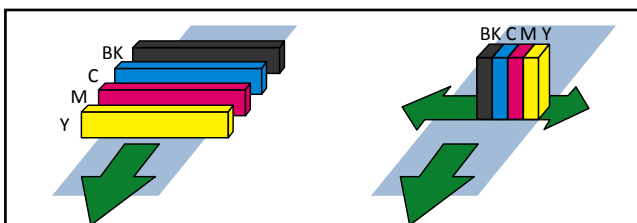

Technical Specifications

- Print Technology: Ink jet (single pass printing)
- Type of the Ink: Dye based ink
- Print Color: 4 color (Bk, C, M, Y)
- Dimensions: (W x H x D) 24.3 (W) x 16.1 (H) x 18.2 (D) inches | 618 (W) x 410 (H) x 463 (D) mm
- Weight: Approx. 55.12 lbs. (25kg) Net
- Resolution: 1200 x 1200 dpi
- Print Heads: 4
- Print Width: 4.24 inches (107.8 mm)
- Print Sizes: 3.5 x 5.5 inches, CR100, 3.5 x 4.4 inches x 6 inch and more
- Print Speed (Copy Mode): 100 sheets/min. Business card (2.2 x 3.6 inches)(55 x 91 mm)
  45 sheets/min. Postcard (3.9 x 5.8 inches)(100 x 148 mm)
  28 sheets/min. Envelope (9.3 x 4.7 inches)(235 x 120 mm)
  50 sheets/min. Plastic card (3.5 x 5.5 inches)(89 x 140 mm)
- Max. Print Area: Width 4.24 inches (107.8 mm), Length 11.69 inches(297.0 mm)
- Margins: Top/Bottom 0.08 inches (2mm), Left/Right 0.08 inches (2 mm)
- Type of Media (with special surface): ISO-cards, XXL-cards, other formats on request
- Paper Transport Size: Width 3.35 - 4.7 inches (85-120mm), Length 1.9 - 11.81 inches (49 - 300mm), Thickness 200 - 760 my
- Deck Capacity: up to 500 sheets
- Interface: USB2.0 Hi-speed function Giga Bit Ethernet
- Operating Systems: WinXP, Vista, Win 7, 8, 10 (32/64 bit)
- Power Supply: 100 - 240 V, 50 - 60 Hz
- Max. Power Consumption: 250 W
- Operating Environment (Temperature/Humidity): 59° F 10 % - 86° F 80 % (15° C 10 % - 30° C 80 %)
- Ink Cartridges: Color Bk/C/M/Y
- Capacity: 100 ml for each color

Single-pass printing (SCC-4000D)   Serial printing